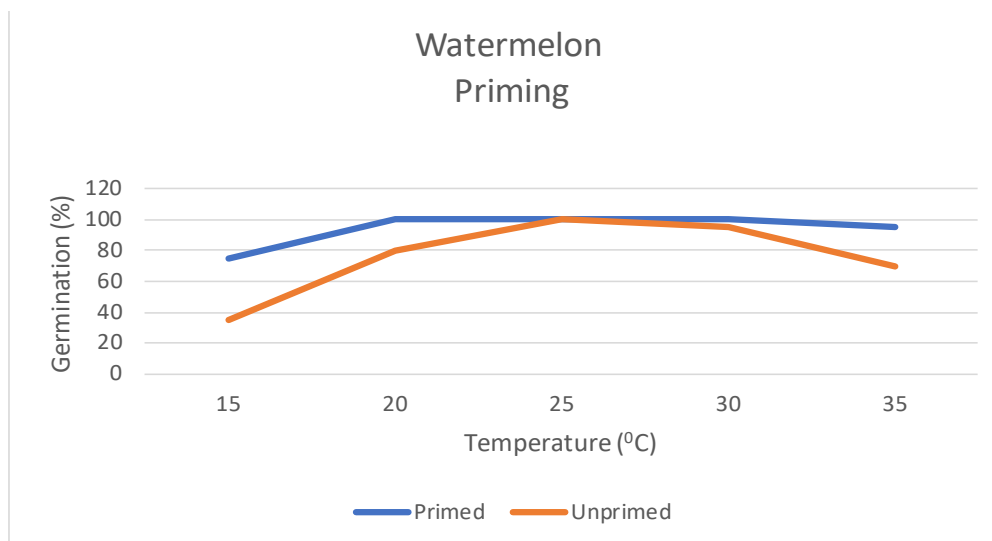

Here are some examples:

- **The slow germination of hot and sweet pepper seeds.**
- **Germination problems of cucurbits like watermelon in cooler conditions.**
- **Thermodormancy preventing lettuce seeds from germinating in the high temperatures of a tropical climate.**
- **Germination inconsistency at the cost of efficiency in the tomato seeds nurseries.**