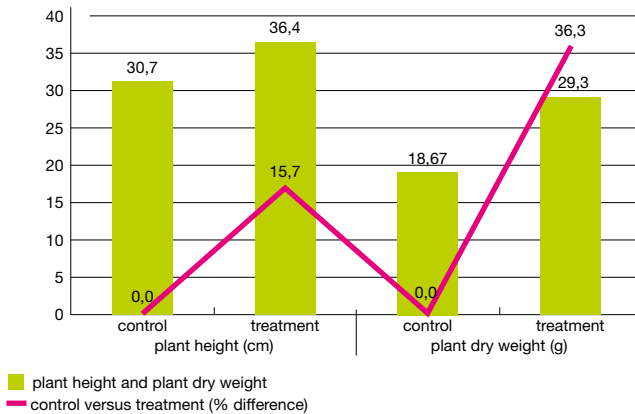

Targeted delivery

This film coating delivers the ingredients that are beneficial to the seed precisely and accurately around the seed in the required amount only. Your crops receive the correct dosage regardless of the nutritional values in the soil of your field. This targeted delivery reduces the amount of fertilizer needed which is better for the environment and decreases costs.

Healthy seedlings in abiotic stress conditions

Improved plant performance starts with a better emergence and healthy seedling growth and development. The young plants have noticeably more biomass and enhanced root formation. The increased robustness equips the young plants to better withstand abiotic stress allowing cultivation in the cold season with a greatly reduced risk of low-temperature damage.

Plant height and dry weight control vs treated

The data demonstrate a significant improvement of plant height (cm) and dry weight (g) of the treated specimens compared to untreated ones.

Do you want to improve your crop performance?